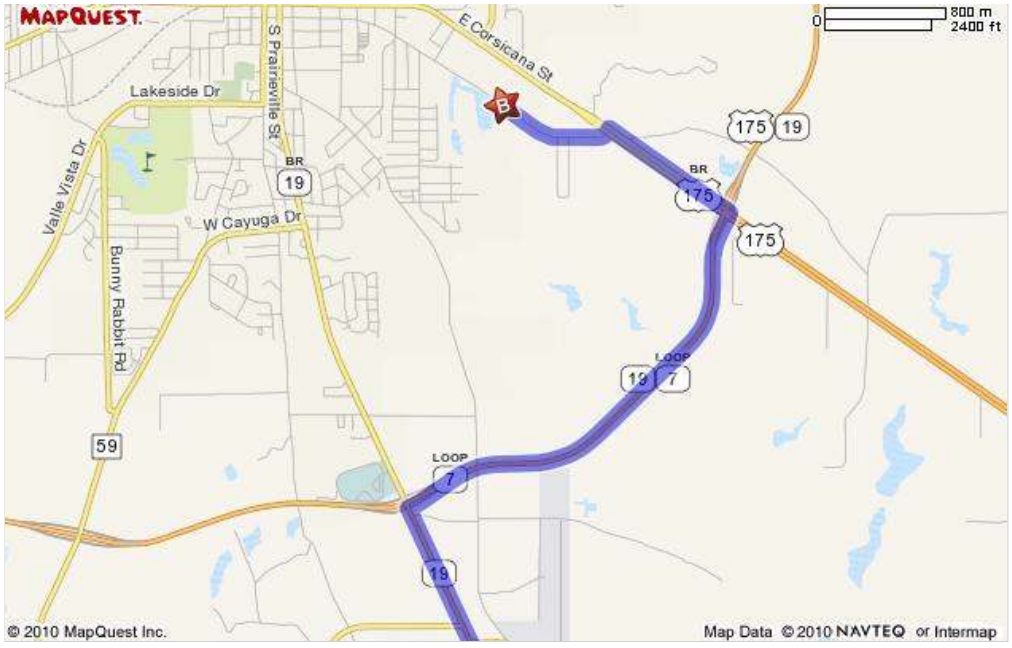

2. Merge onto **TX-19 N** toward **ATHENS / CORSICANA.** go 30.4 mi

3. Take the **TX-7-LOOP** ramp. go 0.3 mi

4. Merge onto **TX-19 / TX-7 LOOP / DEWITT C GREER LOOP.** go 1.9 mi

5. Take the **US-175 E** ramp toward **JACKSONVILLE.** go 0.2 mi

6. Take the **US-175-BR** ramp toward **DOWNTOWN.** go 0.0 mi

7. Turn **LEFT** onto **US-175 BR W.** go 0.8 mi

8. Turn **LEFT** onto **E COLLEGE ST / CR-4708.** Continue to follow **E COLLEGE ST.** go 0.6 mi

9. **1840 E COLLEGE ST** is on the **RIGHT.** go 0.0 mi

**1840 E College St, Athens, TX 75751**

Total Travel Estimate : 37.25 miles - about 43 minutes

Route Map [Hide](#)

[All rights reserved. Use subject to License/Copyright](#) [Map Legend](#)